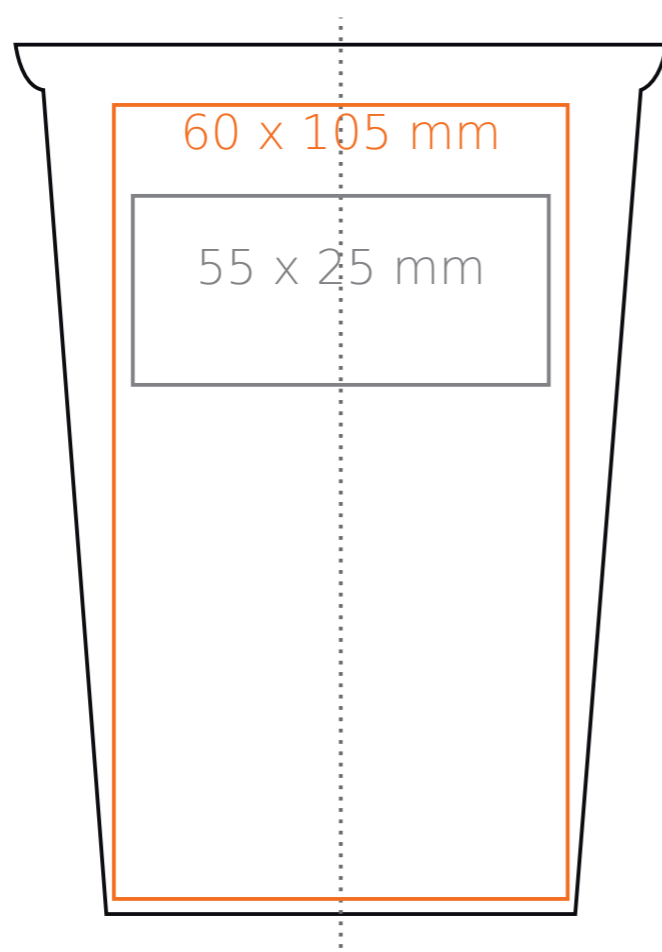

M/068 Play

320 ml / h: 128 mm / Ø 94 mm

cover Ø 90 mm

- Imprint on the inside - 50 x 15 mm
- Imprint on the bottom inside - Ø 30 mm
- Imprint on the bottom outside - Ø 40 mm

*In the case of projects for transfer print running outside of the standard print area, please contact our sales department.

[How to prepare print material](#)

meaning

- Transfer Print
- Sensitive Touch
- Direct Print