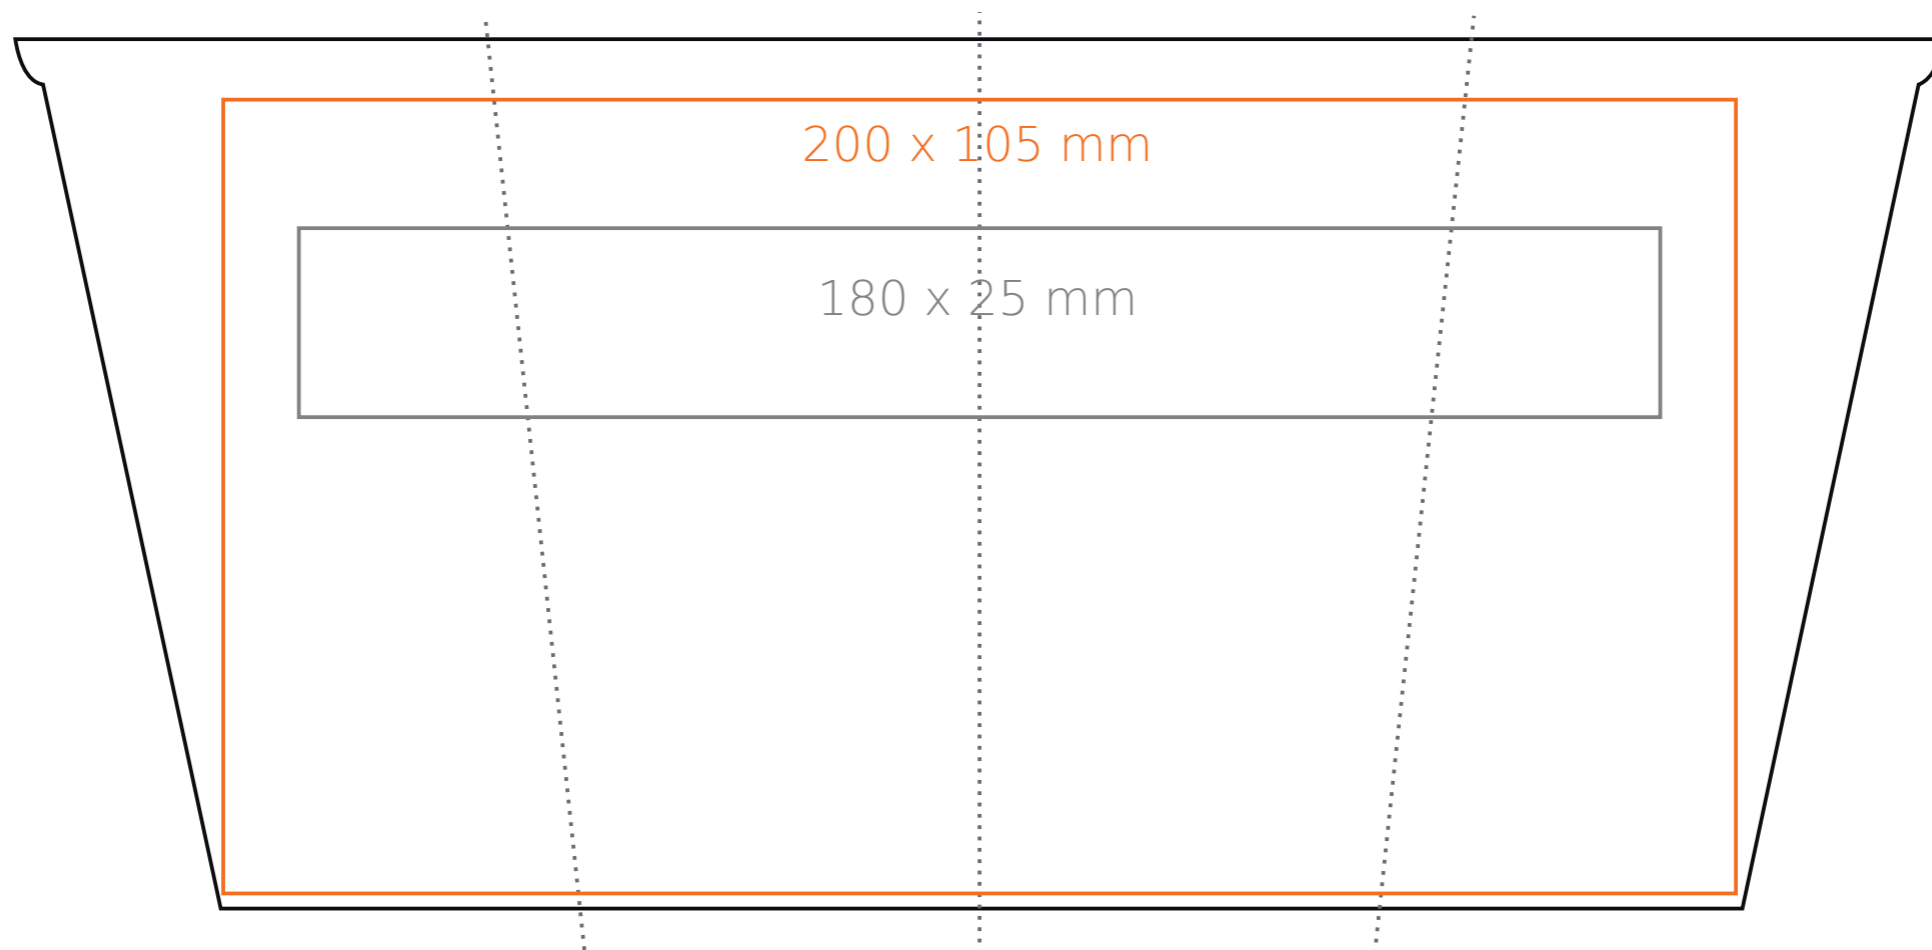

M/068 Play

320 ml / h: 128 mm / Ø 94 mm

cover Ø 90 mm

- Imprint on the inside - 50 x 15 mm
- Imprint on the bottom inside - Ø 30 mm
- Imprint on the bottom outside - Ø 40 mm

*In the case of projects for transfer print running outside of the standard print area, please contact our sales department.

[How to prepare print material](#)

meaning

- Transfer Print
- Sensitive Touch
- Direct Print