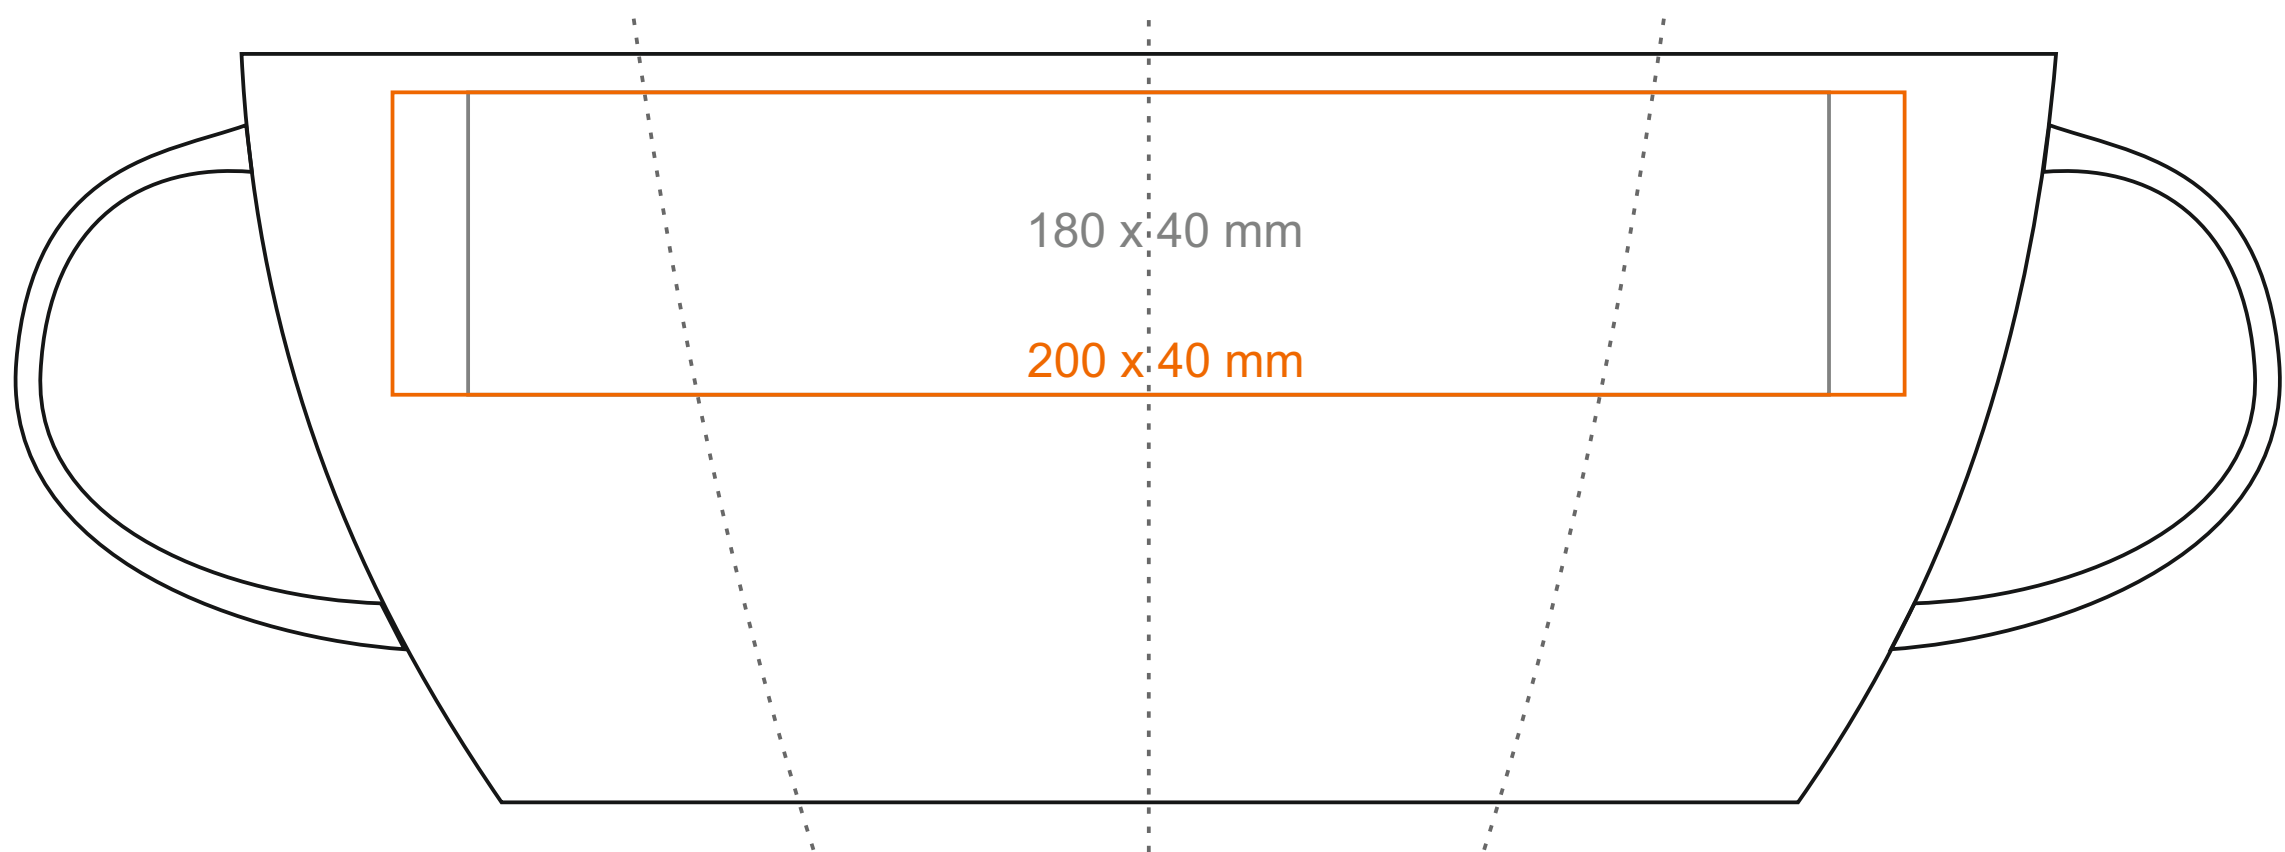

M_066 Easy

300 ml / h: 99 mm / Ø 85 mm
kubek z łyżeczką h:124 mm

Imprint on the inside - 50 x 20 mm
Imprint on the bottom inside - Ø 30 mm
Imprint on the bottom outside - Ø 40 mm

*In the case of projects for transfer print running outside of the standard print area, please contact our sales department.

[How to prepare print material](#)

meaning

— Transfer Print
— Sensitive Touch
— Direct Print