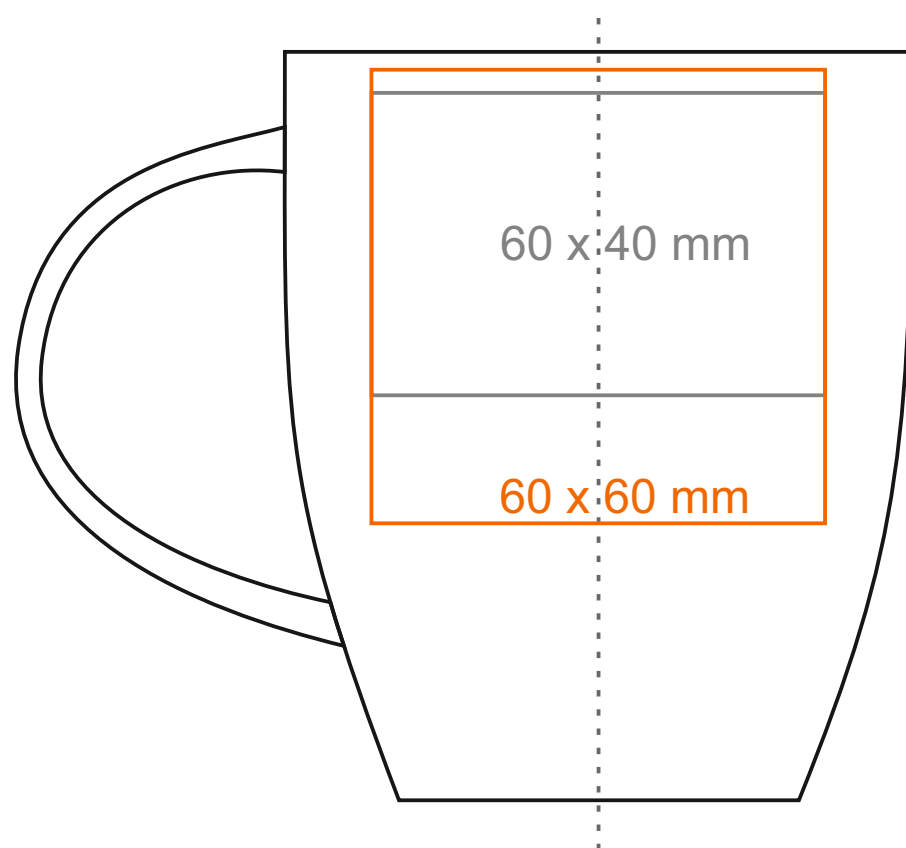

M_066 Easy

300 ml / h: 99 mm / Ø 85 mm
kubek z łyżeczką h:124 mm

Imprint on the inside - 50 x 20 mm
Imprint on the bottom inside - Ø 30 mm
Imprint on the bottom outside - Ø 40 mm

*In the case of projects for transfer print running outside of the standard print area, please contact our sales department.