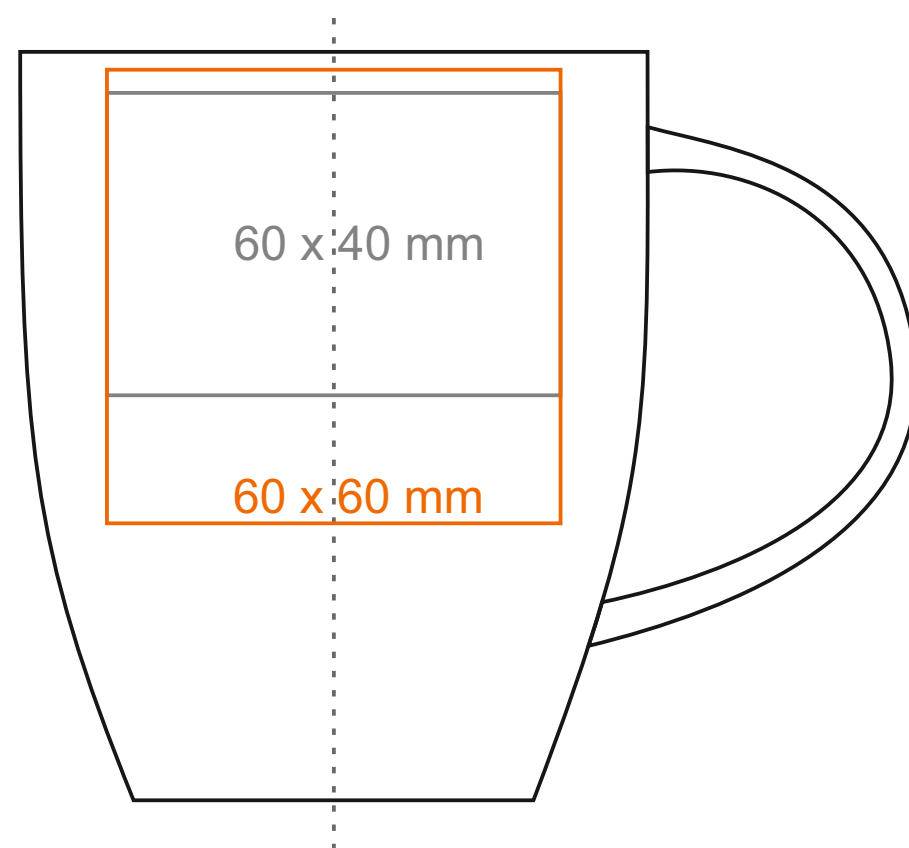

M_066 Easy

300 ml / h: 99 mm / Ø 85 mm
kubek z łyżeczką h:124 mm

Imprint on the inside - 50 x 20 mm
Imprint on the bottom inside - Ø 30 mm
Imprint on the bottom outside - Ø 40 mm

*In the case of projects for transfer print running outside of the standard print area, please contact our sales department.